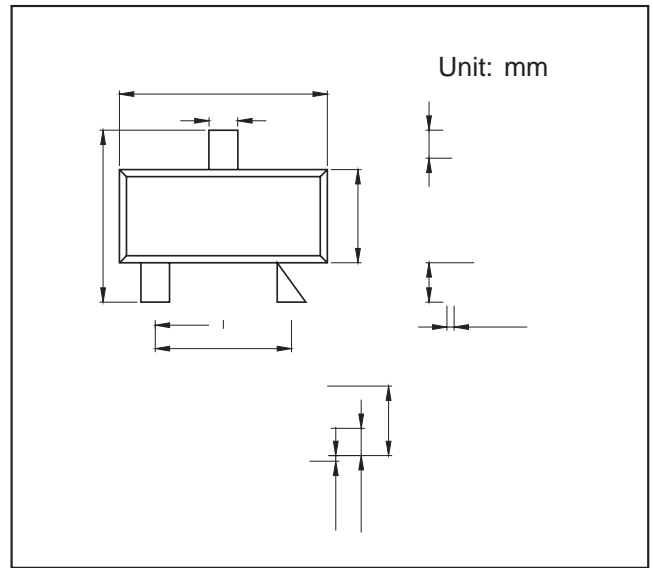

SOT-23 Small Signal Switching Diodes

MAXIMUM RATINGS AND CHARACTERISTICS

@ 25°C Ambient Temperature (unless otherwise noted)